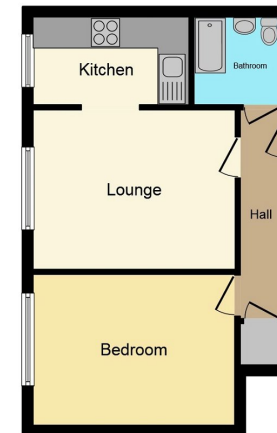

Floor Plan

Welcome To Homeforde House! Situated in the heart of the village, this exclusive over 55's apartment is available with no forward chain. Set on the first floor with lift access and benefitting from a refitted shower room. Enjoying elevated views across the communal grounds and within a short walk of local shops and bus stops.